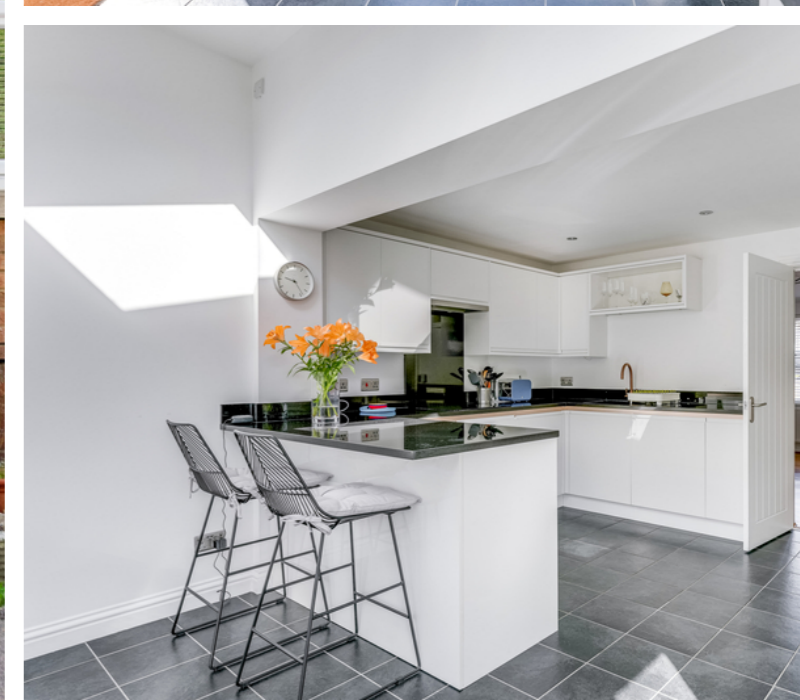

£375,000

Jackdaw Close - 2 Bed End of Terrace House