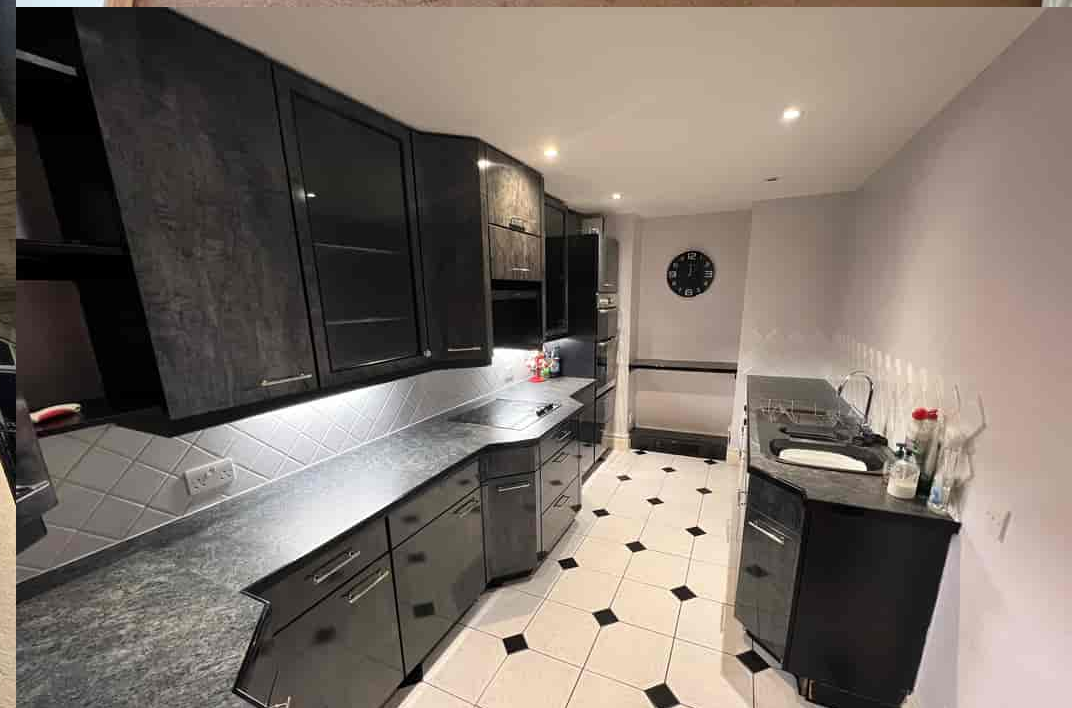

**Edgerton**

**£130,000**

SET IN EDGERTON WITHIN EXCELLENT ACCESS TO THE TOWN CENTRE, TRAIN STATION AN M62 IS THIS TWO BEDROOM GROUND FLOOR APARTMENT LOCATED IN THIS STUNNING GRADE II LISTED BUILDING. THE PROPERTY OFFERS VACANT POSSESSION WITH NO CHAIN AND IS A GREAT PROPERTY FOR ANY BUYER.