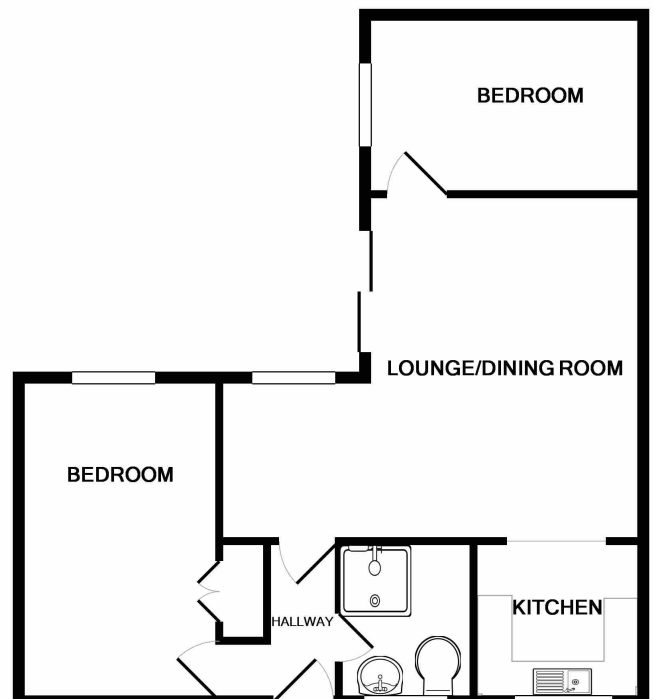

QUEENS COURT

£169,950

Key Features

- ✓ Two Bedrooms.
- ✓ Enclosed Courtyard Garden.
- ✓ Garage.
- ✓ No Onward Chain.

TOTAL APPROX. FLOOR AREA 514 SQ.FT. (47.7 SQ.M.)
Made with Metropix ©2018