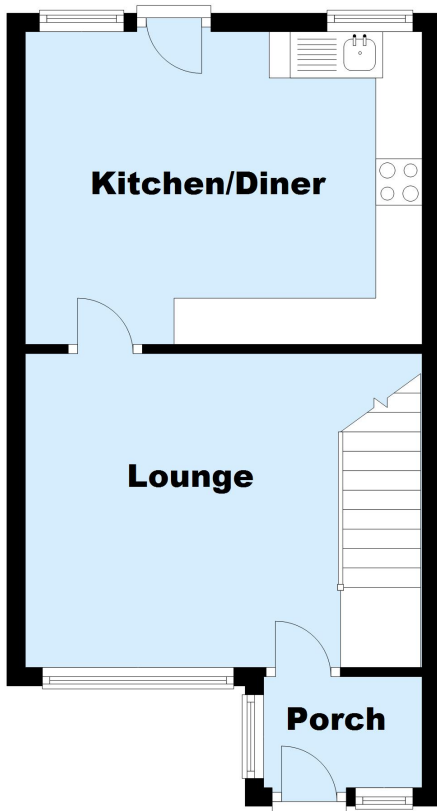

44 Gumping Road, Orpington, Kent, BR5 1RX

Property Images

Ground Floor

Approx. 31.7 sq. metres (341.0 sq. feet)

First Floor

Approx. 29.6 sq. metres (319.1 sq. feet)

Total area: approx. 61.3 sq. metres (660.1 sq. feet)