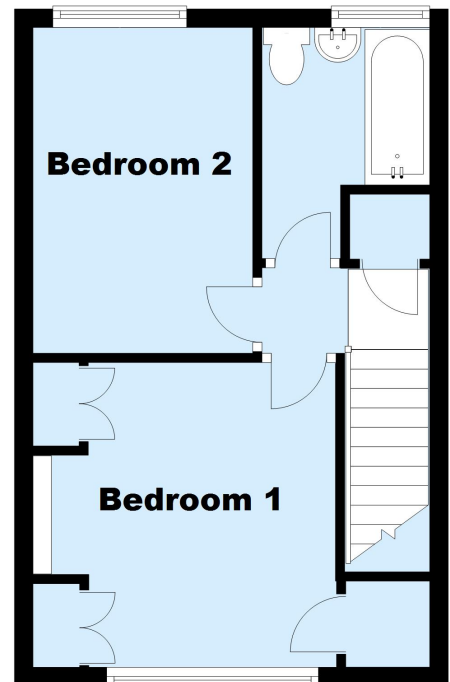

44 Gumping Road, Orpington, Kent, BR5 1RX

Property Images

Ground Floor

Approx. 31.7 sq. metres (341.0 sq. feet)

First Floor

Approx. 29.6 sq. metres (319.1 sq. feet)

Total area: approx. 61.3 sq. metres (660.1 sq. feet)