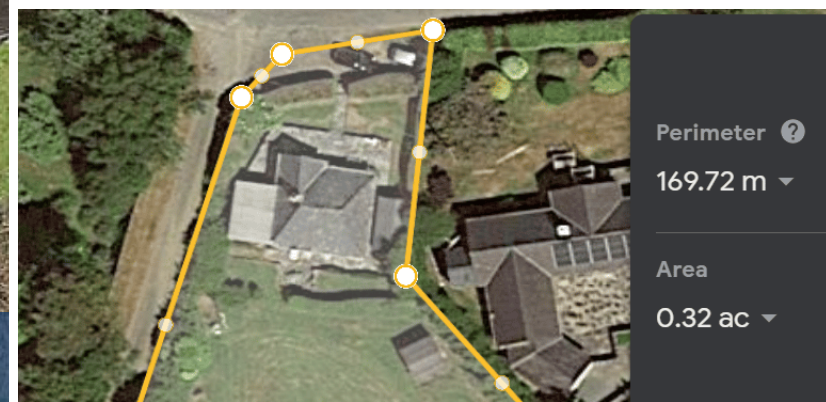

For Sale

£565,000

Glanfa, Bwlchtocyn, Pwllheli, Gwynedd. LL53 7BT.

4 Bedrooms

4 Bathrooms

- 10 MINUTE WALK TO THE BEACH
- SEA VIEWS
- EXCELLENT LOCATION
- PLANNING PERMISSION TO REMODEL
- GENEROUS GARDEN
- OFF ROAD PARKING