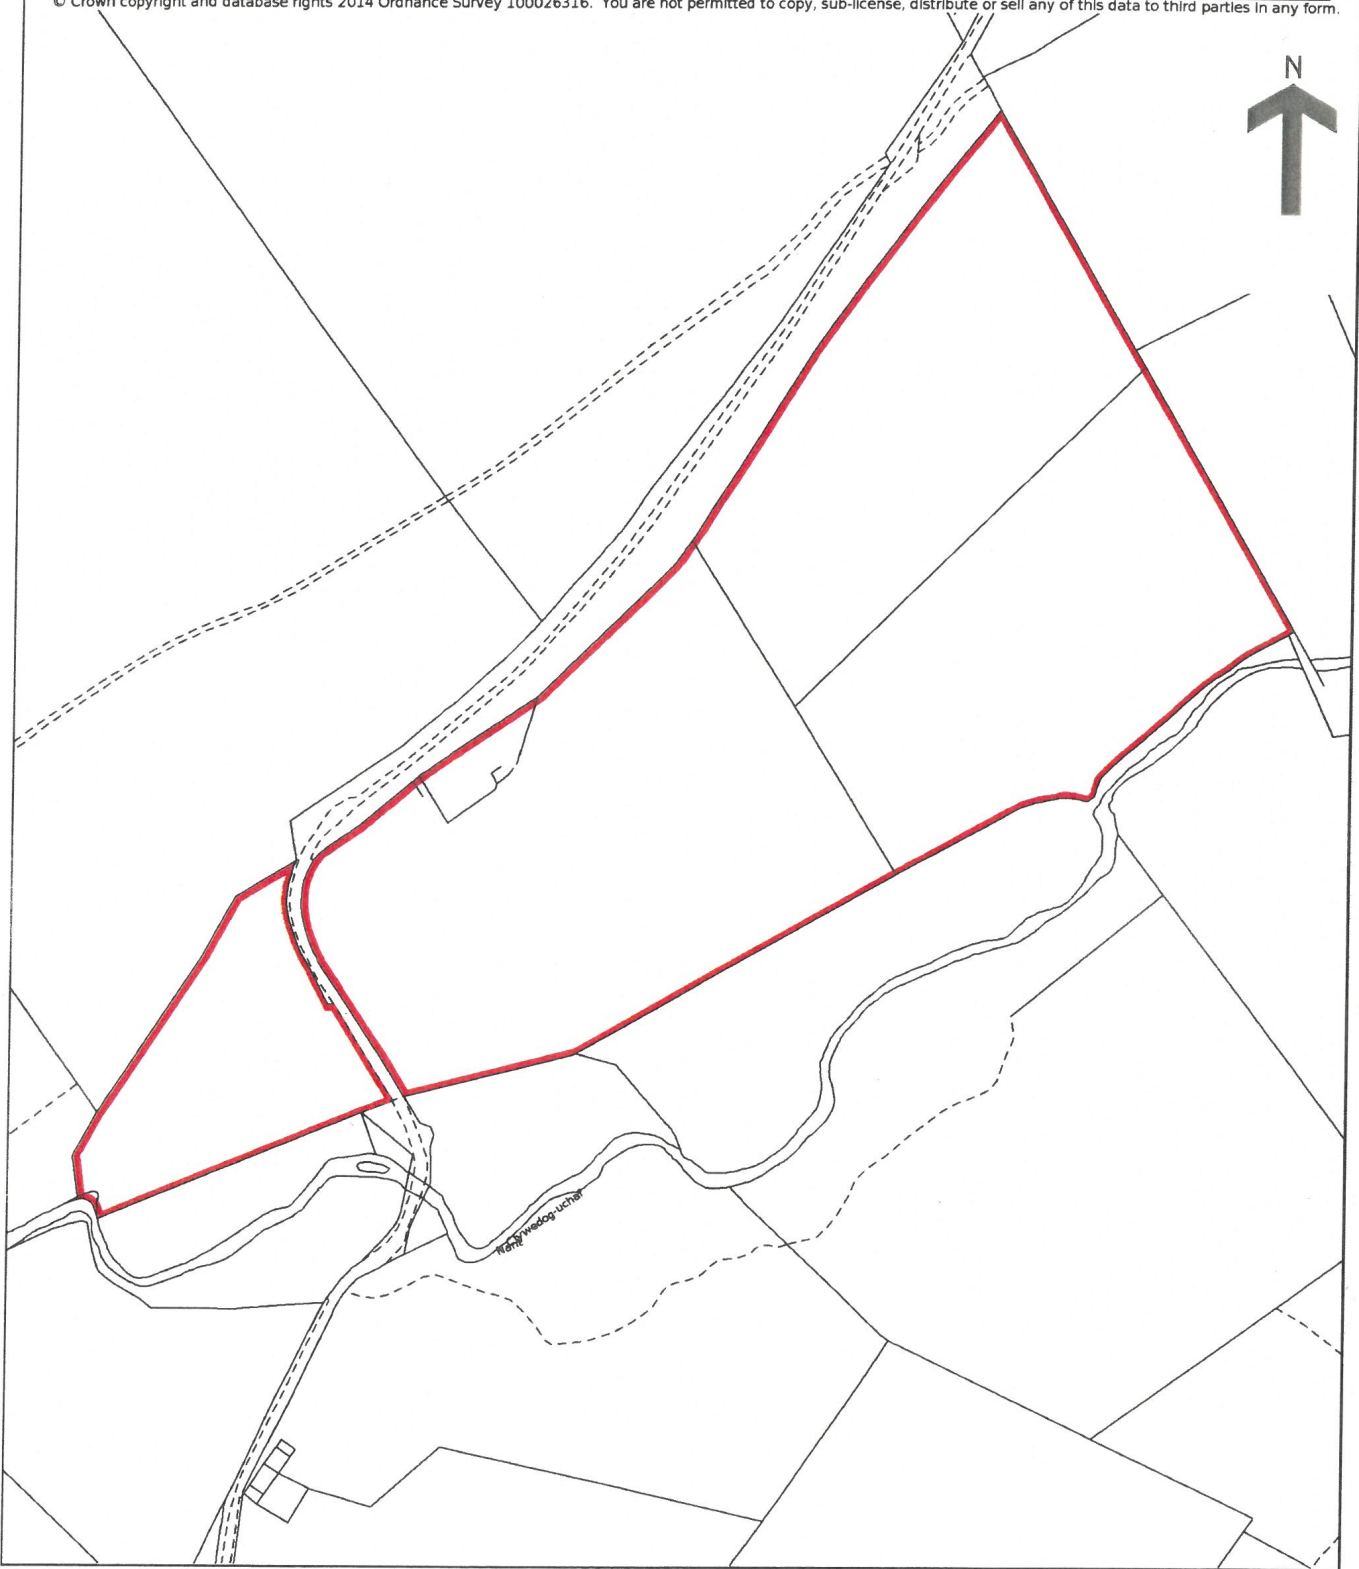

**This official copy is incomplete without the preceding notes page.
Mae'r copi swyddogol hwn yn anghyflawn heb y dudalen nodiadau flaenorol.**