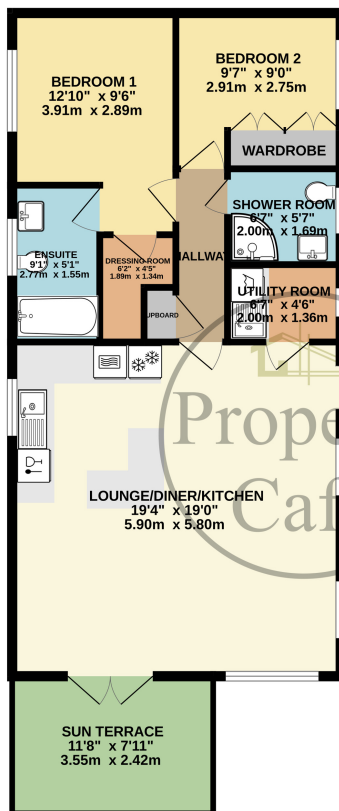

GROUND FLOOR
731 sq.ft. (67.9 sq.m.) approx.

Property
Cafe