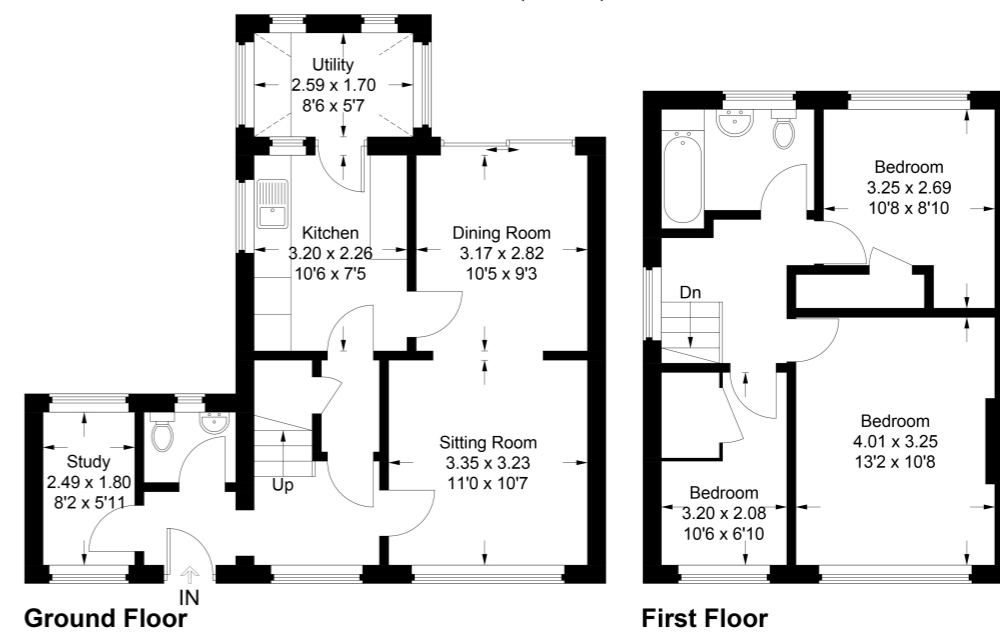

## Property Description

We are delighted to offer for sale this wonderful family home which has been extended and offers a fabulous living space from a ground floor extension to the side.

The property sits on a corner plot and offers accommodation to include the sitting room being to the front with a snug/office the other side of the entrance hall. The dining room and the kitchen are both at the rear of the house opening directly to the rear garden. Complementing the downstairs accommodation is a cloakroom and a utility space just off the the kitchen.

Upstairs offers two double bedrooms, a single bedroom and a family bathroom.

Outside, the front is laid to lawn, the rear garden which is south facing is mainly laid to lawn with a patio area immediately behind the house and to the rear with access to the driveway and single garage.

**£670,000 Freehold**

**1 Orlando Close**

Approximate Gross Internal Area  
 Ground Floor = 50.8 sq m / 547 sq ft  
 First Floor = 40.6 sq m / 437 sq ft  
 Total = 91.4 sq m / 984 sq ft

This plan is for layout guidance only. Not drawn to scale unless stated. Windows and door openings are approximate. Whilst every care is taken in the preparation of this plan, please check all dimensions, shapes and compass bearings before making any decisions reliant upon them.  
 © CJ Property Marketing Ltd Produced for Stonegate Estates