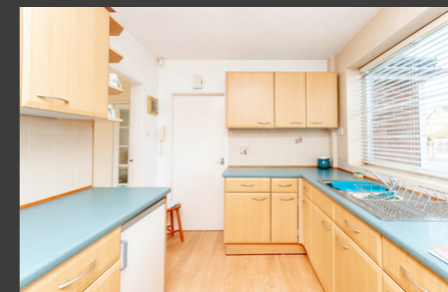

## £379,000

Reduced

Offered with no chain and with lots of potential for further development is this three bedroom detached property on Lime Grove, Lowton.

 x 3  x 2

See more of this house at [ashtons.net](https://www.ashtons.net)