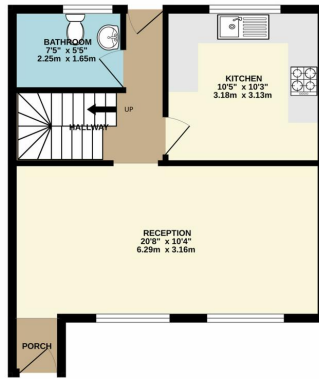

GROUND FLOOR
438 sq.ft. (40.7 sq.m.) approx.