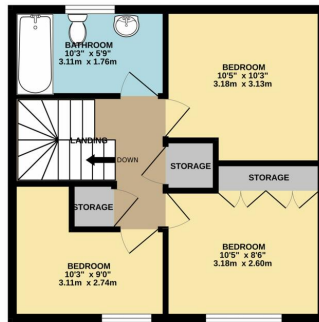

1ST FLOOR
426 sq.ft. (39.6 sq.m.) approx.

Energy Efficiency Rating		Current	Potential
<i>Very energy efficient - lower running costs</i>			
(92+)	A		
(81-91)	B		86
(69-80)	C		
(55-68)	D	68	
(39-54)	E		
(21-38)	F		
(1-20)	G		
<i>Not energy efficient - higher running costs</i>			
England, Scotland & Wales		EU Directive 2002/91/EC