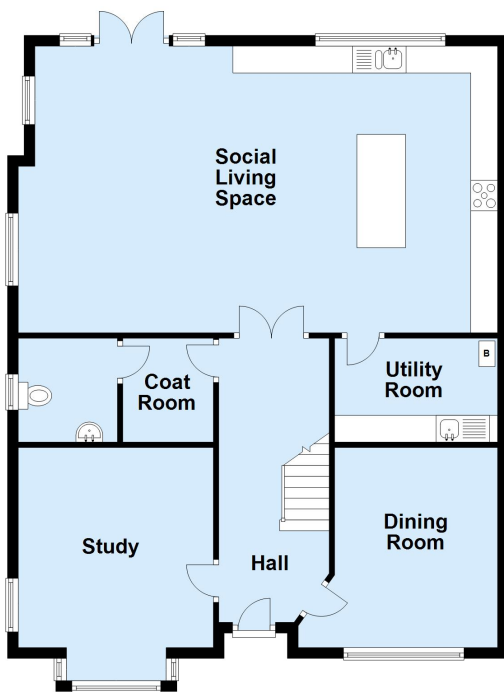

31 Footbury Hill Road, Orpington, Kent, BR6 0HP

Property Images

Ground Floor

First Floor

Second Floor