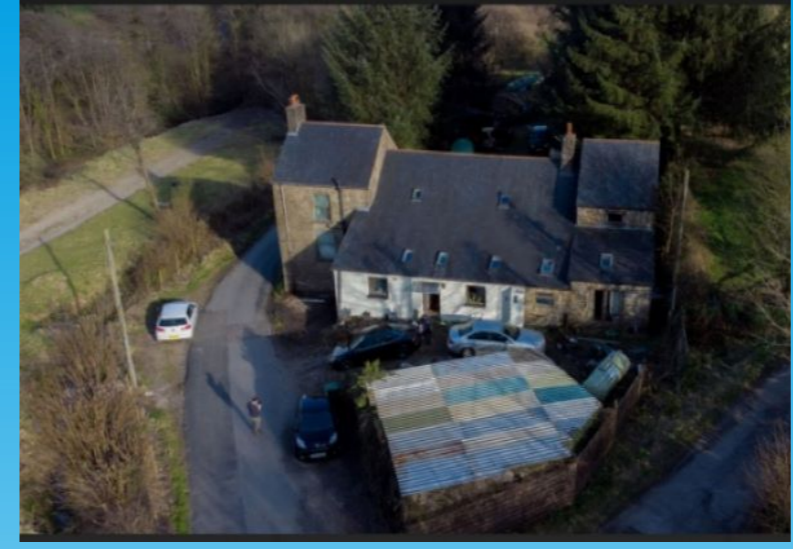

Lawn Farm House, Llantrisant, Pontyclun, Mid Glamorgan,

CF72 8LQ

£475,000

- DO NOT MISS THIS ONE
- POTENTIAL ANNEX
- GARAGE AND PARKING

- STONE FARM HOUSE
- LAND
- MUST BE VIEWED