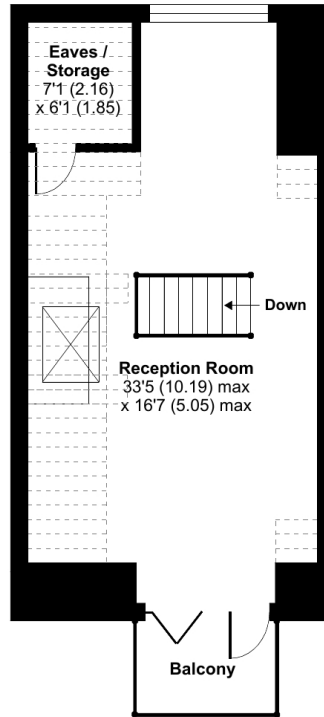

SECOND FLOOR

Denotes restricted head height

Tel: 0208 065 0010
Email: thehub@cowandco-london.com
Web: cowandco-london.com

Agents note: All measurements are approximate and whilst every attempt has been made to ensure accuracy they are for general guidance only and must not be relied on. The fixture and fittings referred to have not been tested and therefore no guarantee can be given that they are in working order. Internal photographs are reproduced for general information and it must not be inferred that any item shown is included with the property.

Cow & Co

LONDON