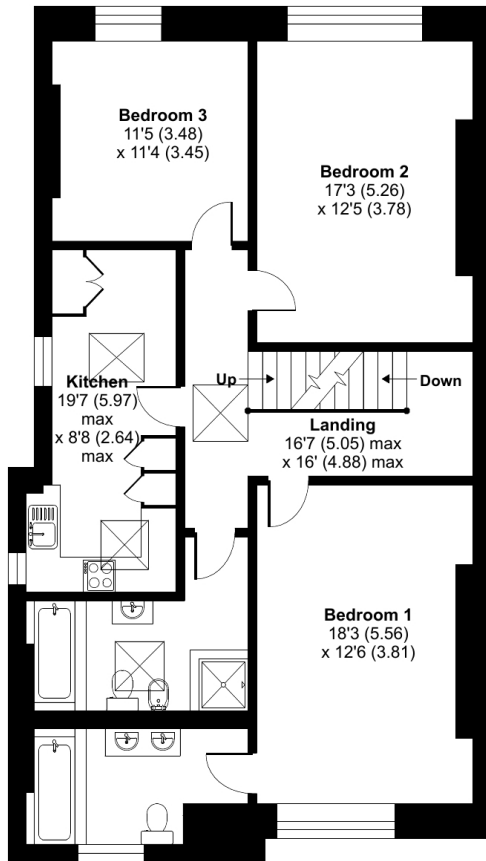

Belsize Square, London, NW3

Approximate Area = 1513 sq ft / 140.6 sq m
Limited Use Area(s) = 172 sq ft / 15.9 sq m
Total = 1685 sq ft / 156.5 sq m
For identification only - Not to scale

FIRST FLOOR