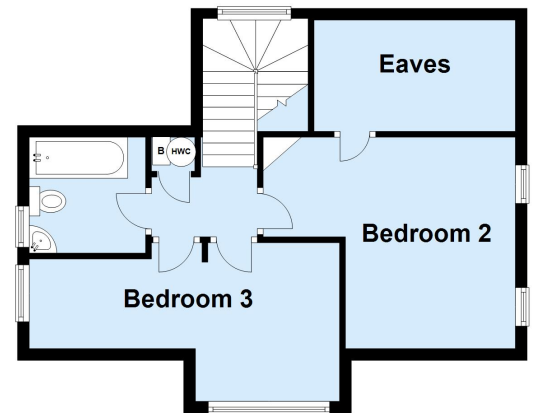

223 Crofton Lane, Petts Wood, Orpington, Kent, BR6 0BL

Property Images

Ground Floor

Approx. 93.8 sq. metres (1009.1 sq. feet)

First Floor

Approx. 42.7 sq. metres (459.8 sq. feet)

Total area: approx. 136.5 sq. metres (1469.0 sq. feet)