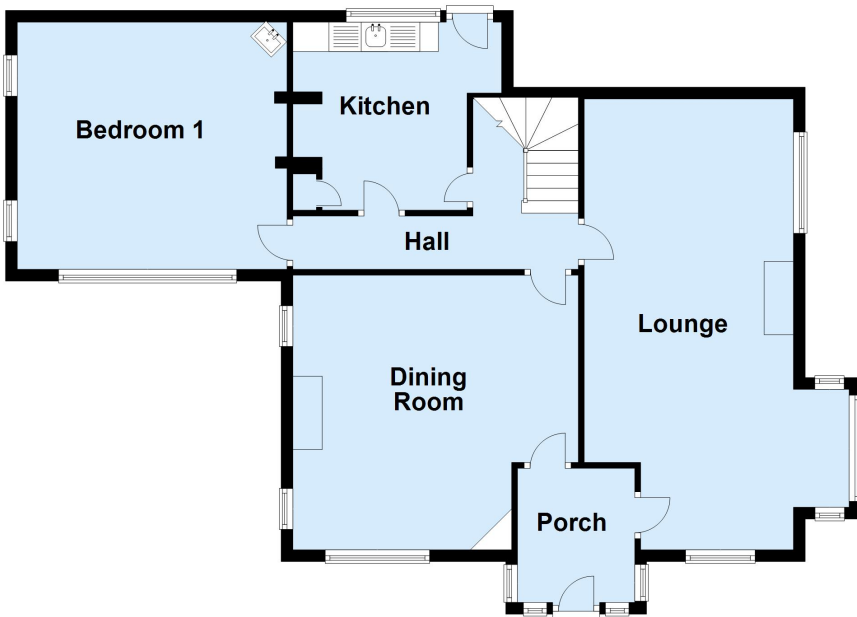

223 Crofton Lane, Petts Wood, Orpington, Kent, BR6 0BL

Property Images

Ground Floor

Approx. 93.8 sq. metres (1009.1 sq. feet)

First Floor

Approx. 42.7 sq. metres (459.8 sq. feet)

Total area: approx. 136.5 sq. metres (1469.0 sq. feet)