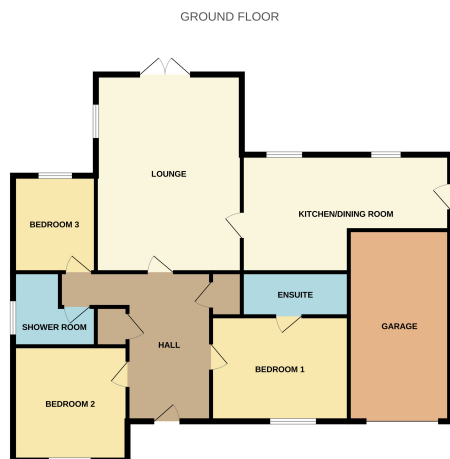

*** BRAND NEW DETACHED BUNGALOW *** Plot 7 - Available to move into now. Three bedroom detached bungalow finished to a high specification. Open plan living. Enclosed rear garden, drive way leading to single garage. Call us now to view the remaining plots available.