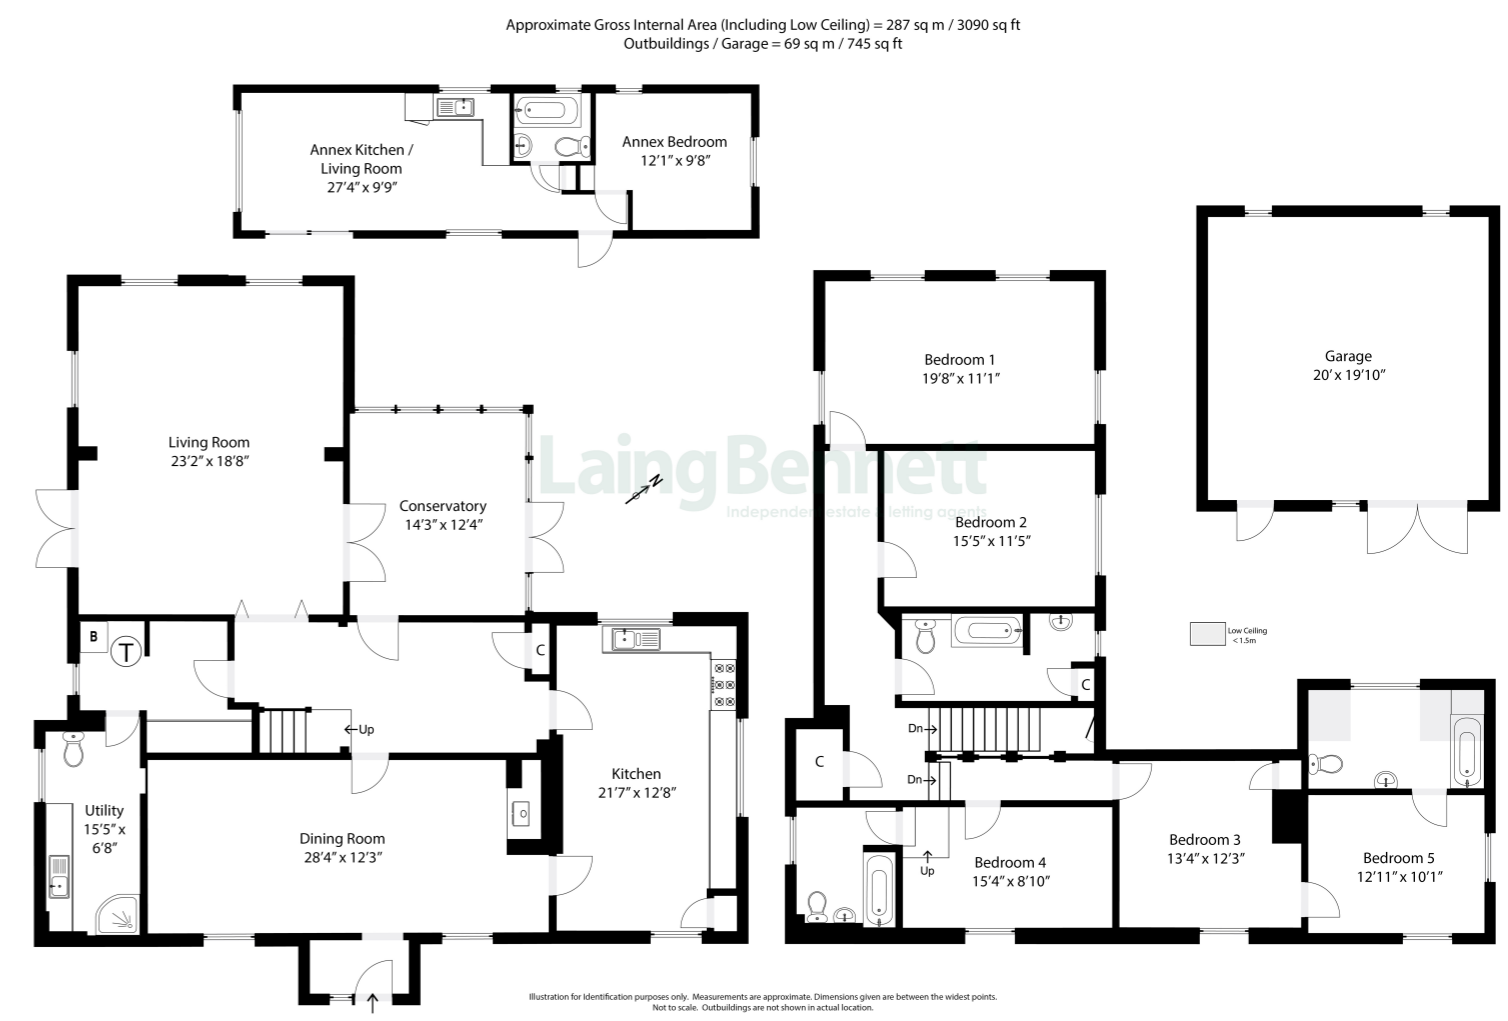

Wents Cottage, Sandling Road, Postling, Hythe, Kent. CT21 4HD

Nestled in approximately an acre of picturesque grounds, this rural five bedroom period cottage offers a blend of historic charm and contemporary timeless comforts which would suit the needs of any modern family.