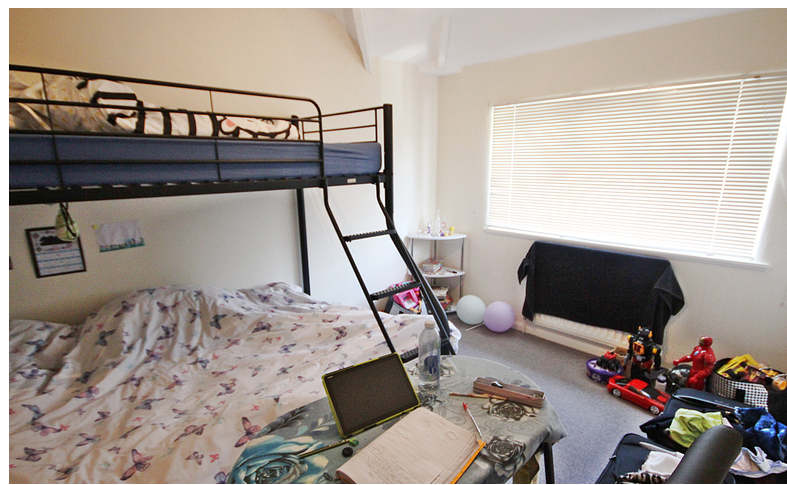

Rent
Me

Howson Road, Warrington. £695 pcm

Spacious Family Home | Modern High Gloss Kitchen | Three Large Bedrooms | Porch Entrance | Front
& Rear Gardens |

Ashtons have available to let this spacious three bedroom terrace property close to local amenities and public transport links. In brief the property consists of an porch entrance that leads into the hallway, then into a spacious living room, there is a modern high gloss kitchen with dining area. Upstairs houses two double bedrooms and a generous third bedroom, there is a modern family bathroom and plenty of storage. Externally, the property has a spacious rear garden.