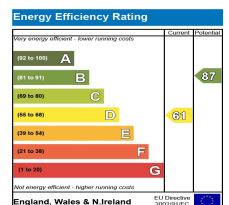

How much you can borrow?
Speak to a mortgage expert in your local office.

Ashtons Financial Services

Ashtons

Ashtons.net rightmove

PrimeLocation.com Zoopla.co.uk