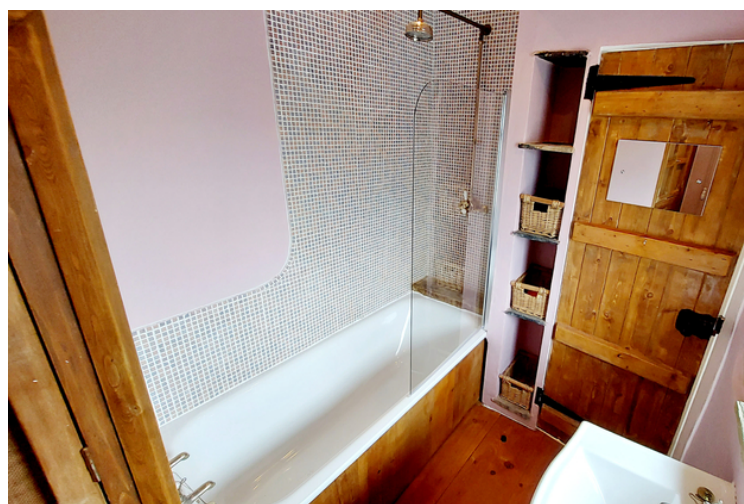

To Let
130 Lane Ends, Oakworth, Keighley, West
Yorkshire, BD22 7PR

- TWO BEDROOM COTTAGE
- SHOWER OVER BATH
- ENCLOSED PATIO AREA TO FRONT AND REAR
- DEPOSIT £800
- COUNCIL TAX BANDING B
- KITCHEN WITH UTILITY