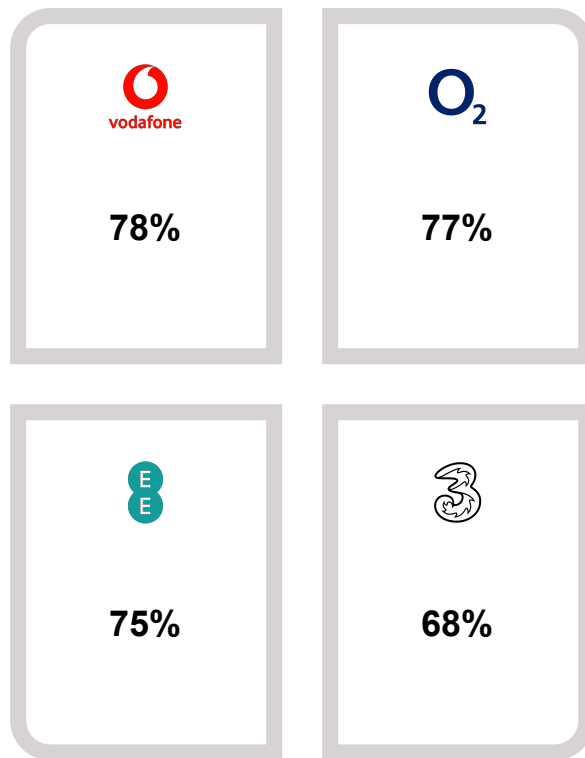

Key

Good outdoor and in-home

Good outdoor

Poor to none outdoor

Good outdoor, variable in-home

Variable outdoor

Can't find your provider?

Provide coverage feedback

Performance across your postal district

This shows the percentage of measurements across your postal **district** over the last **12** months that can successfully stream video or make a video call if they have coverage.