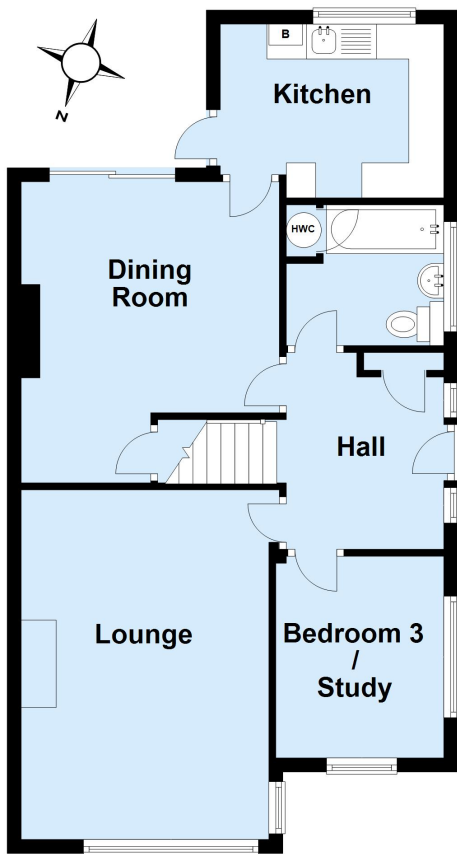

13 Greenwood Close, Petts Wood, Orpington, Kent, BR5 1QG

Property Images

Ground Floor

Approx. 61.2 sq. metres (658.9 sq. feet)

First Floor

Approx. 53.6 sq. metres (576.7 sq. feet)

Outbuilding

Approx. 12.0 sq. metres (129.1 sq. feet)

Total area: approx. 126.8 sq. metres (1364.7 sq. feet)