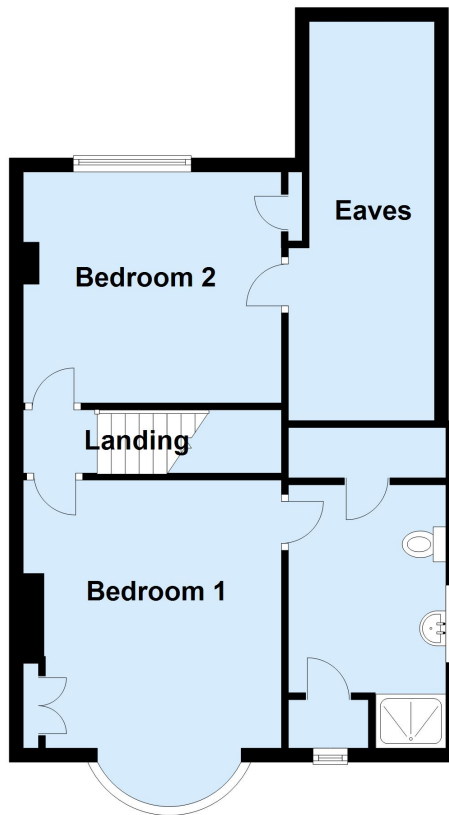

13 Greenwood Close, Petts Wood, Orpington, Kent, BR5 1QG

Property Images

Ground Floor

Approx. 61.2 sq. metres (658.9 sq. feet)

First Floor

Approx. 53.6 sq. metres (576.7 sq. feet)

Outbuilding

Approx. 12.0 sq. metres (129.1 sq. feet)

Total area: approx. 126.8 sq. metres (1364.7 sq. feet)