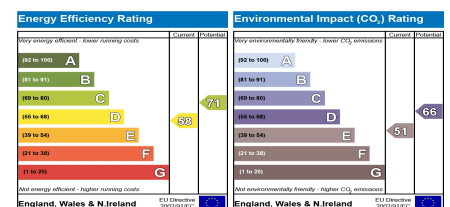

Contact your local office to arrange a viewing:

- Padgate: 01925 479334
- Great Sankey: 01925 454300
- Winwick: 01925 232146
- Stockton Heath: 01925 453400
- St.Helens: 01744 754120
- Wigan: 01942 498862
- Culcheth: 01925 764744
- Ashton-In-Makerfield: 01942 364446
- Newton-Le-Willows: 01925 907770
- Commercial Office: 01925 907709
- Lettings Head Office: 01925 873533
- Financial Services: 01925 221234

Viewing Arrangements
Viewing is strictly by appointment only through Ashtons Estate Agency.

Disclaimer Property Details
These particulars, whilst being believed to be accurate are set out as a general outline only for guidance and do not constitute any part of an offer or contract. Intending purchasers should not rely on them as statements of representation of fact, but must satisfy themselves by inspection or otherwise as to their accuracy. We have not carried out a detailed survey nor tested the services, appliances and specific furnishings. The measurements given are approximate. No person in this firm's employment has the authority to make or give any representation or warranty in respect of the property.

All details, photographs and floorplans are the copyright of Ashtons Estate Agency.

How much you can borrow?
Speak to a mortgage expert in your local office.

Ashtons Financial Services