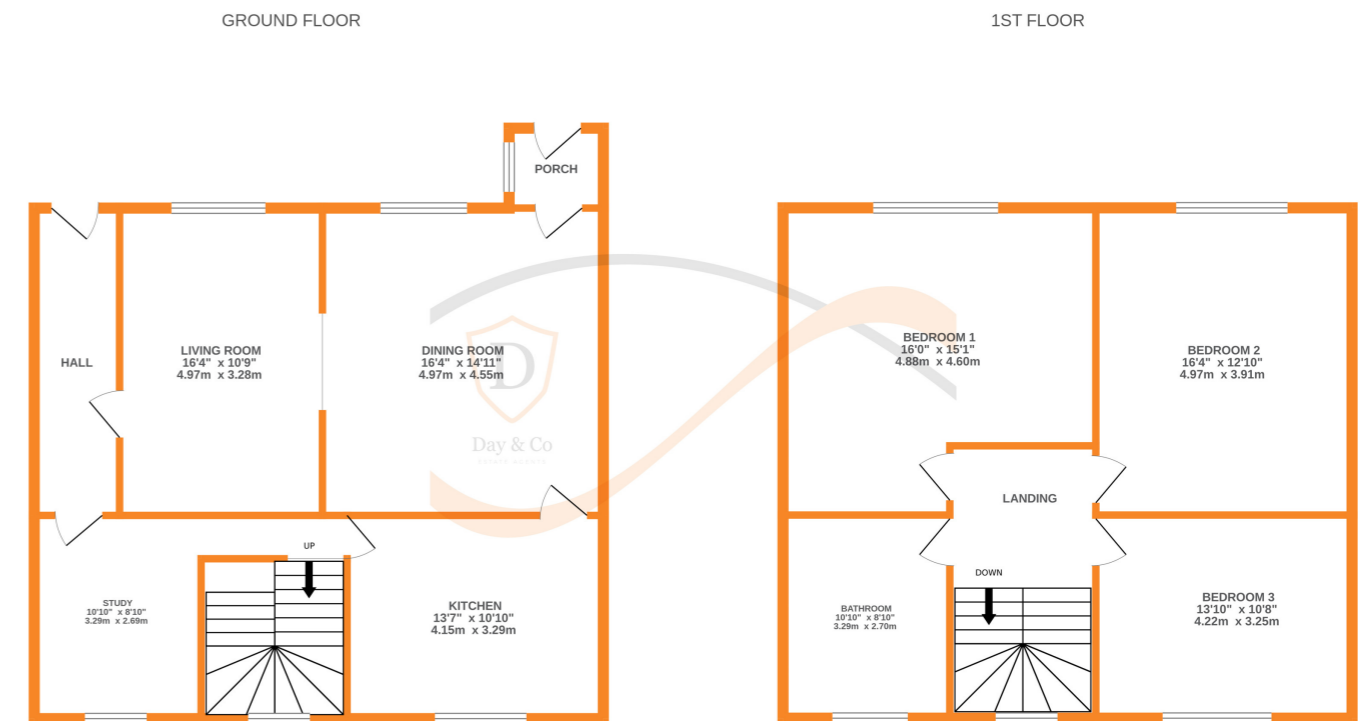

- EPC Rating Is D
- Three Double Bedrooms
- Stunning Character Features

- Deceptively Spacious Farm House
- Two Reception Rooms
- In Need Of Modernisation/NO CHAIN

SUMMARY

A DECEPTIVELY SPACIOUS THREE DOUBLE BEDROOM FARM HOUSE, POPULAR LOCATION OF DENHOLME GATE WITH FABULOUS COUNTRYSIDE OUTLOOK! In need of refurbishment, stunning character features, 2 reception rooms, ample parking, planning permission passed for a double garage - OFFERED FOR SALE WITH NO ONWARD CHAIN!! EPC rating is D.

FULL DESCRIPTION

A deceptively spacious three double bedroom Farm house, in need of modernisation however retaining stunning character features. The spacious accommodation comprises of an entrance porch leading into the dining room which has original ceiling beams and stunning fireplace opens out into the lounge (also enjoying the fabulous character features), there is a rear hallway, study, kitchen with a range of base and wall mounted units, integrated electric hob and oven. To the first floor there are three good size bedrooms, and the bathroom which has a bath, WC, wash hand basin, shower tray. The property has gas fired central heating, mains gas, mains electric and mains drainage. Ample Parking, planning permission passed for a double garage to be built, offered for sale with no onward chain. EPC rating D.