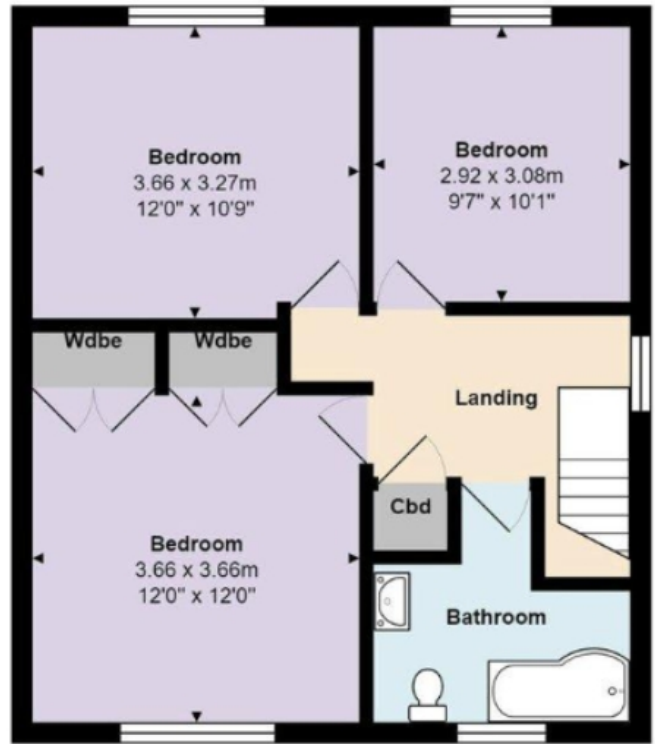

A welcoming hallway, with ample storage, has doors to all rooms and staircase to first floor. The spacious living room is at the front of the property and the modern kitchen/dining room to the rear extends the full width of the house and boasts soft-closing wall and base units, an integrated dishwasher, washing machine and fridge freezer and space for a double oven. UPVC double-glazed sliding doors lead into the delightful rear garden. A convenient downstairs cloakroom completes the downstairs accommodation.

Upstairs there is a large landing with an airing/storage cupboard. There are three double bedrooms with the master bedroom benefitting from built-in wardrobes. The family bathroom is fitted with a modern white suite comprising a stylish vanity unit fitted with wash hand basin, a p-shape bath with a shower overhead and a w.c.

ROOM DESCRIPTIONS

FLOORPLAN

Mursells

Ground Floor

First Floor

Total Area: 104.5 m² ... 1125 ft²

All measurements are approximate and for display purposes only

Mursells Estate Agents
8a, High Street, Lychett Matravers, BH16 6BQ
01202 018811
info@mursells.co.uk