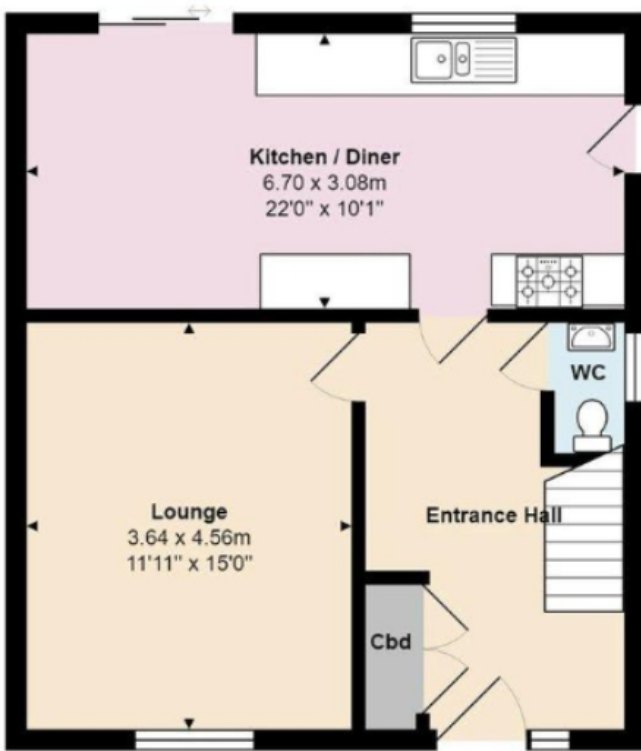

A welcoming hallway, with ample storage, has doors to all rooms and staircase to first floor. The spacious living room is at the front of the property and the modern kitchen/dining room to the rear extends the full width of the house and boasts soft-closing wall and base units, an integrated dishwasher, washing machine and fridge freezer and space for a double oven. UPVC double-glazed sliding doors lead into the delightful rear garden. A convenient downstairs cloakroom completes the downstairs accommodation.

Upstairs there is a large landing with an airing/storage cupboard. There are three double bedrooms with the master bedroom benefitting from built-in wardrobes. The family bathroom is fitted with a modern white suite comprising a stylish vanity unit fitted with wash hand basin, a p-shape bath with a shower overhead and a w.c.

ROOM DESCRIPTIONS

FLOORPLAN

Mursells

Ground Floor

First Floor

Total Area: 104.5 m² ... 1125 ft²

All measurements are approximate and for display purposes only

Mursells Estate Agents
8a, High Street, Lychett Matravers, BH16 6BQ
01202 018811
info@mursells.co.uk