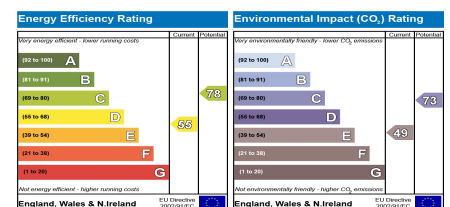

Contact your local office to arrange a viewing:

- Padgate: 01925 479334
- Great Sankey: 01925 454300
- Winwick: 01925 232146
- Stockton Heath: 01925 453400
- St.Helens: 01744 754120
- Wigan: 01942 498862
- Culcheth: 01925 764744
- Ashton-In-Makerfield: 01942 364446
- Newton-Le-Willows: 01925 907770
- Commercial Office: 01925 907709
- Lettings Head Office: 01925 873533
- Financial Services: 01925 221234

Viewing Arrangements
Viewing is strictly by appointment only through Ashtons Estate Agency.

Disclaimer Property Details
These particulars, whilst being believed to be accurate are set out as a general outline only for guidance and do not constitute any part of an offer or contract. Intending purchasers should not rely on them as statements of representation of fact, but must satisfy themselves by inspection or otherwise as to their accuracy. We have not carried out a detailed survey nor tested the services, appliances and specific furnishings. The measurements given are approximate. No person in this firm's employment has the authority to make or give any representation or warranty in respect of the property.

All details, photographs and floorplans are the copyright of Ashtons Estate Agency.