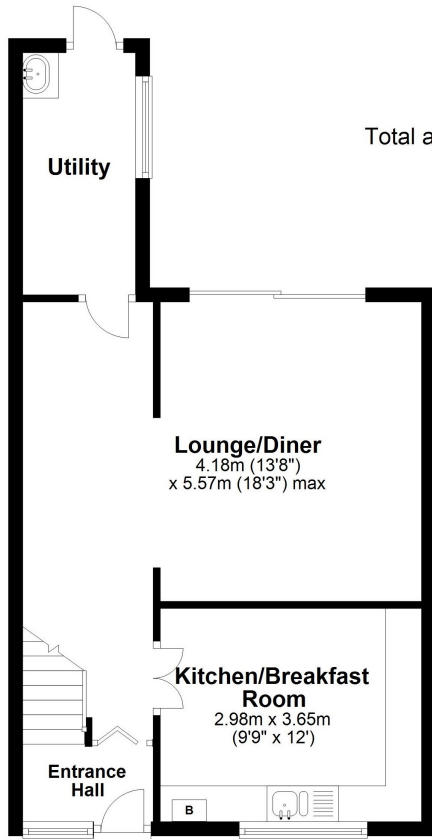

Ground Floor
Approx. 45.8 sq. metres (493.4 sq. feet)

Total area: approx. 86.1 sq. metres (927.2 sq. feet)

First Floor
Approx. 40.3 sq. metres (433.8 sq. feet)

Energy Efficiency Rating		Current	Potential
Very energy efficient - lower running costs			
(92-100)	A		
(81-91)	B		
(69-80)	C		84
(55-68)	D	61	
(39-54)	E		
(21-38)	F		
(1-20)	G		
Not energy efficient - higher running costs			
England, Scotland & Wales			
			EU Directive 2002/91/EC