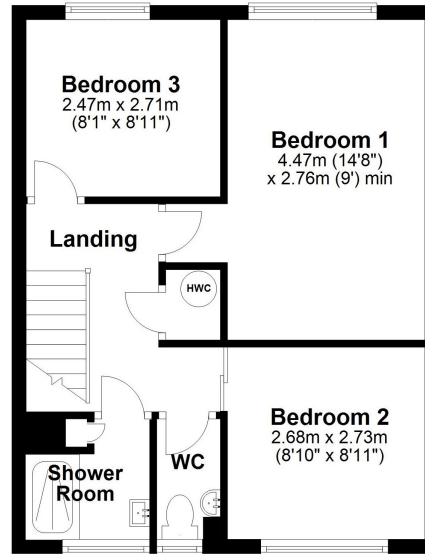

Ground Floor
Approx. 45.8 sq. metres (493.4 sq. feet)

Total area: approx. 86.1 sq. metres (927.2 sq. feet)

First Floor
Approx. 40.3 sq. metres (433.8 sq. feet)

Energy Efficiency Rating		Current	Potential
Very energy efficient - lower running costs			
(92-100)	A		
(81-91)	B		
(69-80)	C		84
(55-68)	D	61	
(39-54)	E		
(21-38)	F		
(1-20)	G		
Not energy efficient - higher running costs			
England, Scotland & Wales			
			EU Directive 2002/91/EC