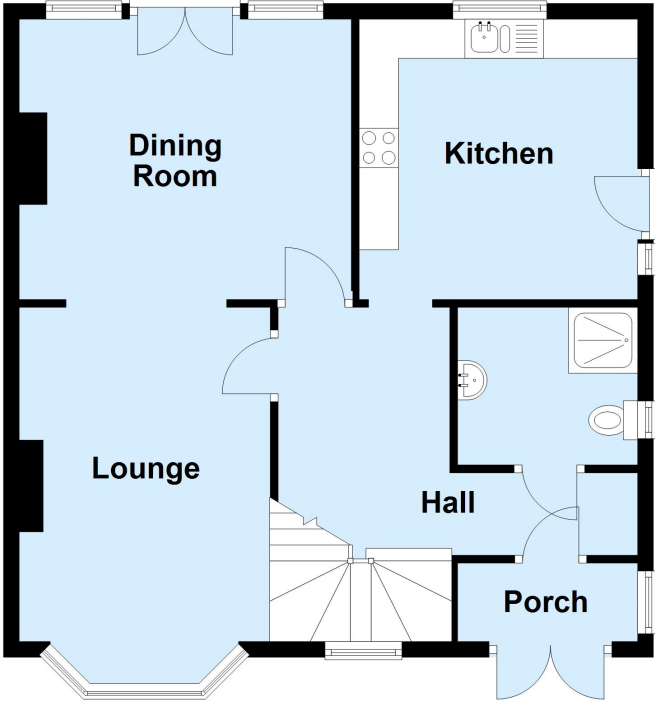

14 West Way, Petts Wood, Orpington, Kent, BR5 1LW

Property Images

Ground Floor

First Floor

This plan is for general layout guidance and may not be to scale.
Plan produced using PlanUp.