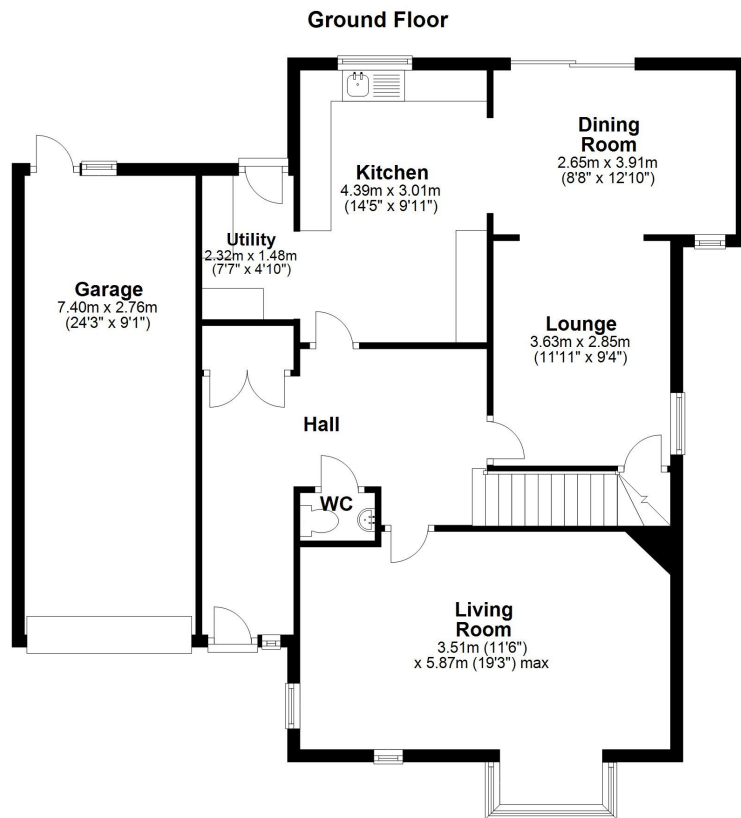

On the ground floor is a spacious entrance hall, cloakroom, fitted kitchen with separate utility room. Snug/playroom, dining room and a living room. Upstairs the main bedroom has a en-suite shower room and dressing area. There are four more bedroom, two have fitted wardrobes and a family bathroom. Outside there is off road parking for two vehicles leading to a double length garage. The rear garden is totally private with mature trees.

- Spacious five bedroom detached family home.
- Freehold.
- Council Tax Band E - £2,561.89pa
- Modern kitchen with a range of integrated appliances.
- Main bedroom with en-suite shower room.
- Separate snug/playroom.
- Ground floor cloakroom.
- Double length garage.