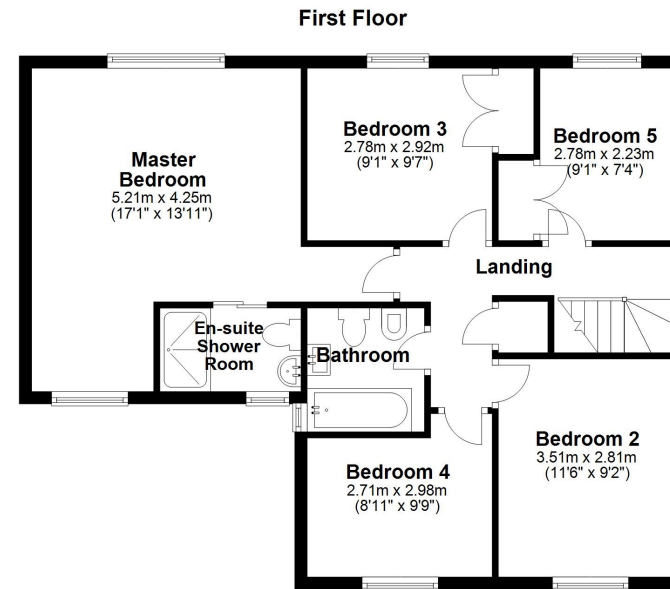

On the ground floor is a spacious entrance hall, cloakroom, fitted kitchen with separate utility room. Snug/playroom, dining room and a living room. Upstairs the main bedroom has a en-suite shower room and dressing area. There are four more bedroom, two have fitted wardrobes and a family bathroom. Outside there is off road parking for two vehicles leading to a double length garage. The rear garden is totally private with mature trees.

- Spacious five bedroom detached family home.
- Freehold.
- Council Tax Band E - £2,561.89pa
- Modern kitchen with a range of integrated appliances.
- Main bedroom with en-suite shower room.
- Separate snug/playroom.
- Ground floor cloakroom.
- Double length garage.