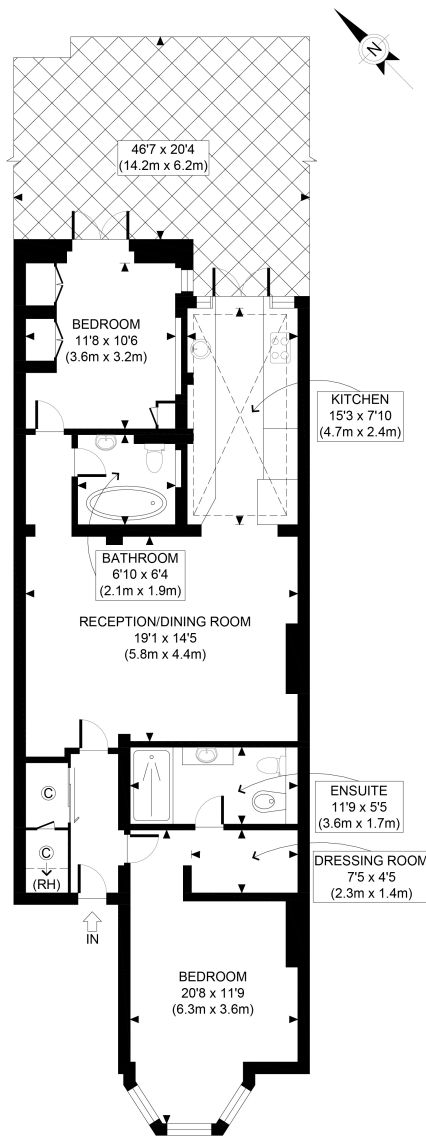

Fortune Green Road, London, NW6

£3,000 pcm

- Two Bedroom Garden Flat
- Large Private Garden
- Spacious Throughout
- Two Bathrooms
- Close to Amenities & Transport Links of West Hampstead
- Available Now

GROUND FLOOR
GROSS INTERNAL
FLOOR AREA 996 SQ FT

APPROX. GROSS INTERNAL FLOOR AREA 996 SQ FT / 93 SQM

Ref: Copyright photoplan

Disclaimer: Floor plan measurements are approximate and are for illustrative purposes only. While we do not doubt the floor plan accuracy and completeness, you or your advisors should conduct a careful, independent investigation of the property in respect of monetary valuation