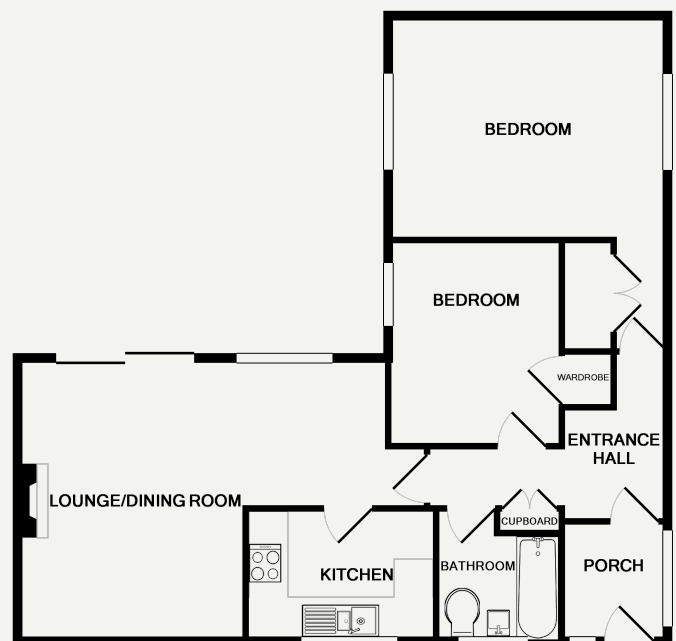

CHURCHILL MEADOW

£850 PCM

Key Features

- ✓ Two Double Bedrooms.
- ✓ Lounge/Dining Room.
- ✓ Garage and Parking.
- ✓ Enclosed Garden.

TOTAL APPROX. FLOOR AREA 717 SQ.FT. (66.6 SQ.M.)
Made with Metropix ©2013