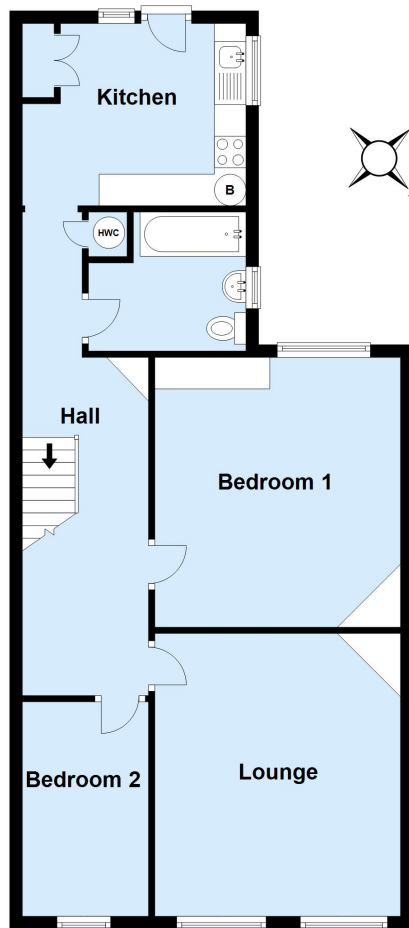

113a Queensway, Petts Wood, Orpington, Kent, BR5 1DG

Property Images

First Floor

Approx. 71.9 sq. metres (773.4 sq. feet)

Total area: approx. 71.9 sq. metres (773.4 sq. feet)