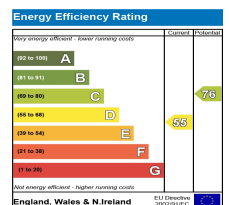

How much you can borrow?
Speak to a mortgage expert in your local office.

Ashtons Financial Services

Ashtons

Ashtons.net rightmove

PrimeLocation.com Zoopla.co.uk