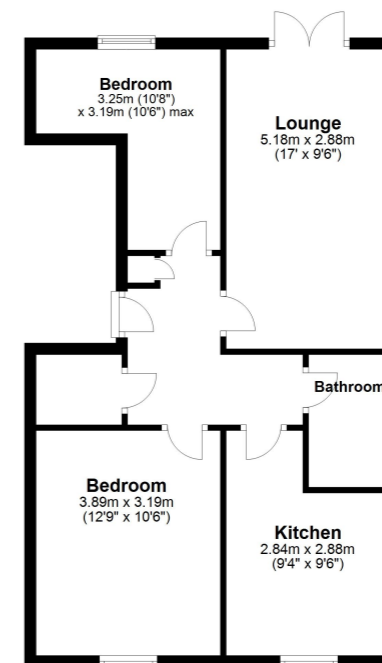

## Property Description

A chain free first floor, two bedroom flat in a fantastic central location between the town centre and the train station.

Situated within the courtyard of the building, you will appreciate the location within the building as well as the access to the train station and the town centre. This two bedroom flat offers good space, an entrance hall, lounge with French doors and Juliet Balcony, a separate kitchen, two good size bedrooms and a bathroom. It also benefits from an underground secure parking space and gated access at the main entrance to the development.

**£265,000 Leasehold**

**Floor Plan**

Approx. 58.7 sq. metres (632.2 sq. feet)

Total area: approx. 58.7 sq. metres (632.2 sq. feet)

All measurements shown are approximate and for guidance only. Garages and workshops are not included in any gross floor areas unless integral to the main building where they will be included.  
Plan produced using PlanUp.

- Two Bedrooms
- First Floor Flat
- Separate Kitchen (with Window)
- Lounge With Juliet Balcony
- Underground Parking Space
- Secure Gated Entrance
- Close To Station & Town Centre
- Chain Free

EPC Rating: