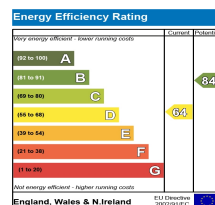

How much you can borrow?
Speak to a mortgage expert in your local office.
Ashtons Financial Services