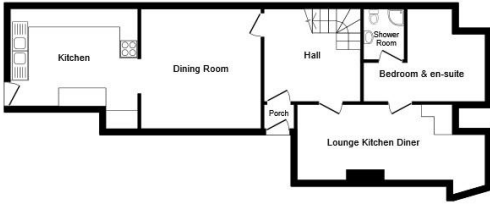

Ground Floor