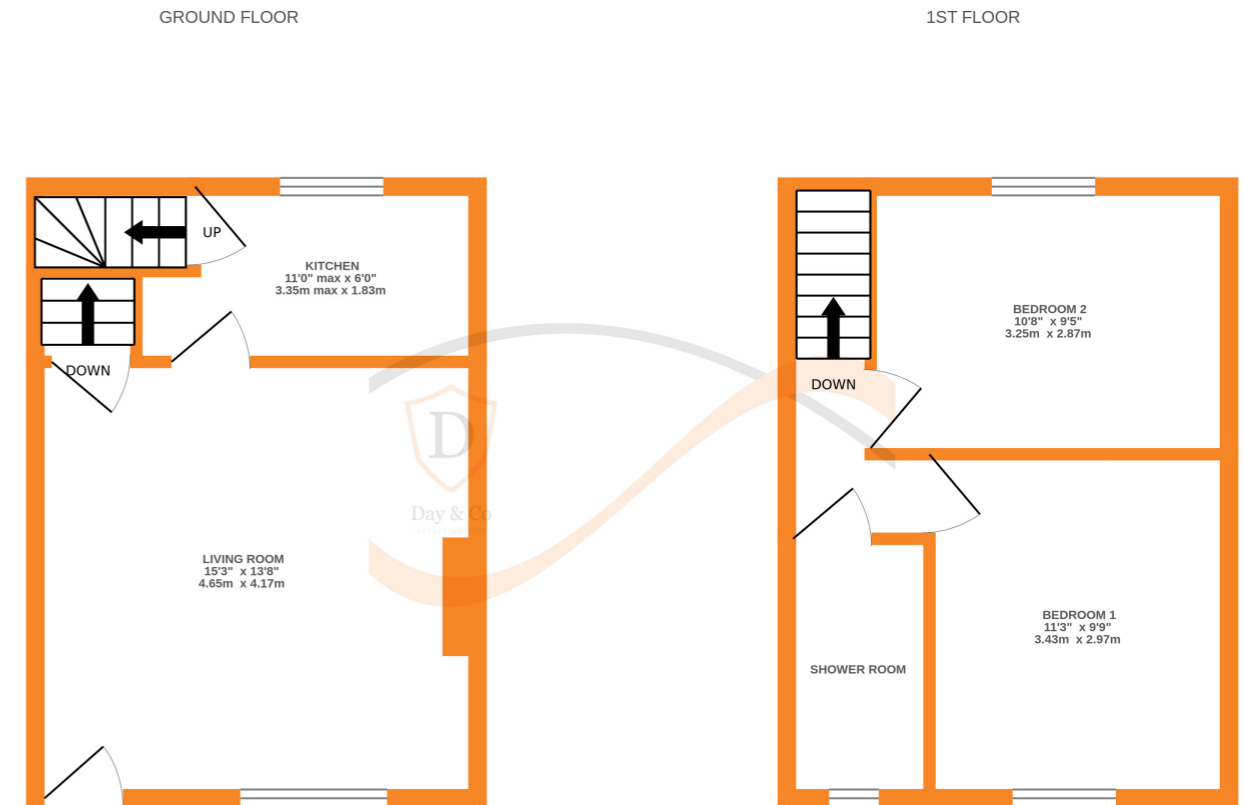

- EPC Rating Is E
- Two Bedrooms
- Decking Area To Side

- Through-By-Light End Terrace
- Gas Central Heating & Double Glazing
- Sought After Historic Village Of Haworth/NO CHAIN

SUMMARY

A STONE BUILT THROUGH-BY-LIGHT 2 BEDROOM END TERRACE, SOUGHT AFTER HISTORIC VILLAGE OF HAWORTH!! Having gas central heating, double glazing, decking area to the side (in need of some repair)- OFFERED FOR SALE WITH NO ONWARD CHAIN!! EPC rating is E.

FULL DESCRIPTION

Of interest to a variety of buyers is this stone built through-by-light two bedroom end of terrace situated in the sought after historic village location of Haworth with excellent access to village amenities and local schools. The accommodation comprises of a spacious lounge with radiator, double glazed window and door to the front, access to a useful storage cellar. The kitchen has a range of base and wall mounted units, double glazed window to the rear. To the first floor there are two double bedrooms and the shower room which has a three piece suite comprising of a shower cubicle, WC, wash hand basin, double glazed window to the front. externally there is a decking area to the side (in need of some repair). Offered for sale with no onward chain, EPC rating is E.