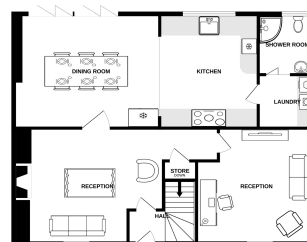

## Key Features

- ✓ 3 bedroom character mid terrace cottage
- ✓ Downstairs shower room
- ✓ Utility room
- ✓ South facing rear garden

GROUND FLOOR

1ST FLOOR