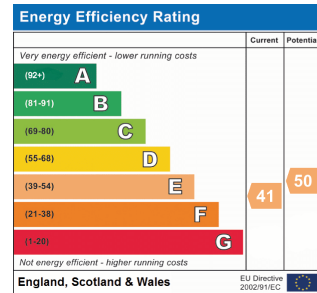

**hackett**  
PROPERTY

5g Norfolk Street, Sunderland SR1 1EA

▪ Available from 25/07/2024

**£595 pcm**

1 Bathroom

1 Bedroom

**PROPERTY FEATURES**

- Damage deposit (5 weeks rent) £686.53
- Council tax Band A
- EPC Rating E

Damage deposit 5 Weeks £686.53

Council Tax Band A

EPC Rating E

floor