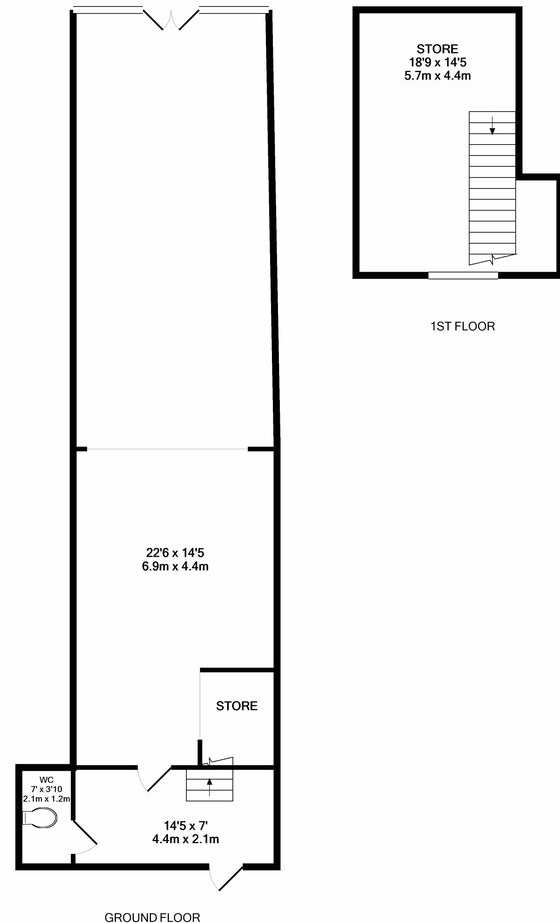

Dimensions and Areas

Internal Width 4.21m
Shop Depth 16.23m
Sales Area (69 sqm) (750 sqft)

Kitchen, Single WC

First Floor Store

24 sqm (258 sq.ft)

Terms

A new lease will be granted to an occupier for a term of years to be agreed. Preferred length of lease 6 or 9 years with rent review every 3 years. The tenant will be responsible for internal repairs and maintenance of the property

Rental

Our clients are seeking rental offers of £11,000* per annum for the benefit of the new lease.

* (discounted for the first year)

Legal Costs

Each party will be responsible for their own legal costs

Rates

The property has a rateable value of £9,100

Services

Services: Electric and Water and Mains Drainage

At John Smale & Co we don't just sell houses! ...

Contact us now for information on all of our other services including Residential and Commercial Lettings, Property Management, Commercial Property Sales, Probate Valuations, Independent Financial Advice, Energy Performance Certificates, Auctions and New Homes.

These particulars have been prepared for guidance only. We have not carried out a detailed survey, not tested the services, appliances or specific fittings. Floor plans are not drawn to scale unless stated, measurements and distances are approximate only. Do not rely on them for carpets and furnishings. Photographs are not necessarily current and you should not assume that contents shown are included in the sale.

Made with Metropix ©2020