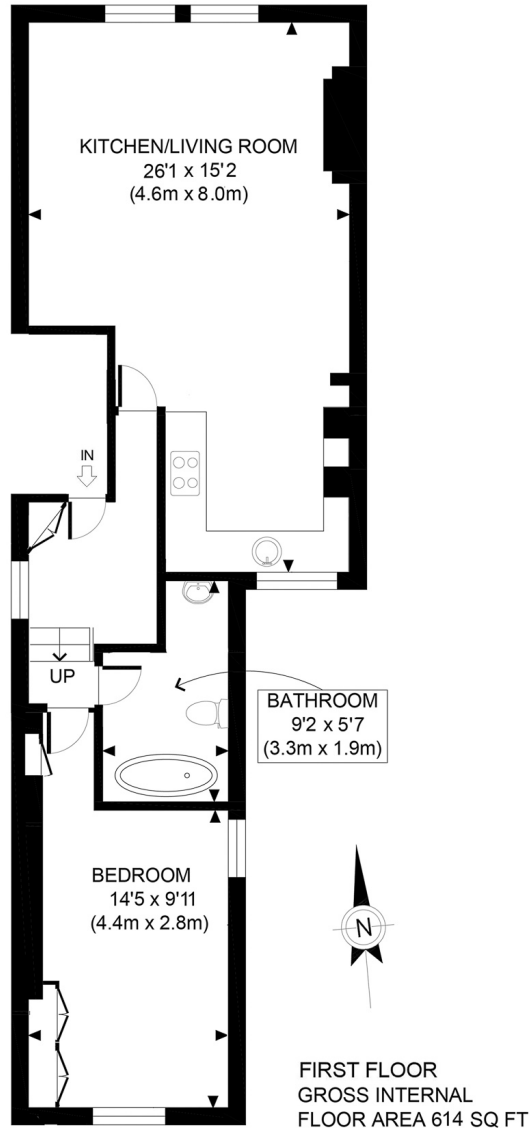

APPROX. GROSS INTERNAL FLOOR AREA 614 SQ FT / 57 SQM

## PROPERTY PHOTO PLANS .co.uk

ONE STOP SHOP FOR PROPERTY MARKETING

Whilst every attempt has been made to ensure the accuracy of the floor plan contained here, measurements of the doors, windows, rooms and any other items are approximate and no responsibility is taken for any errors, omissions, or miss-statement. This plan is for illustrative purposes only and should be used as such by any prospective client. The services, systems and appliances shown have not been tested and no guarantee as to the operability or efficiency can be given.