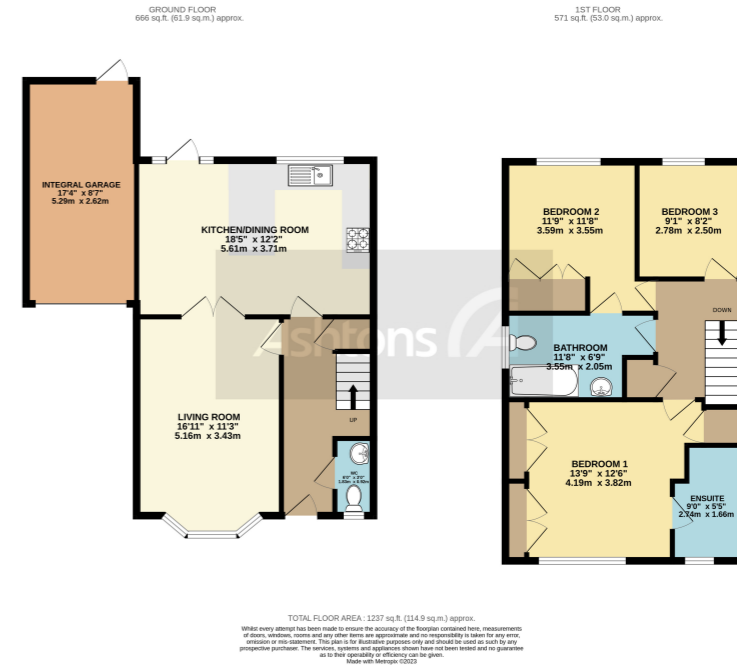

Austen Drive, Winwick, WA2 £375,000

Situated within the highly desirable and much sought-after Development of Winwick Park - Tucked away on this popular residential area where properties as impressive as this seldom come to the market.

 x 3  x 3

See more of this house at ashtons.net