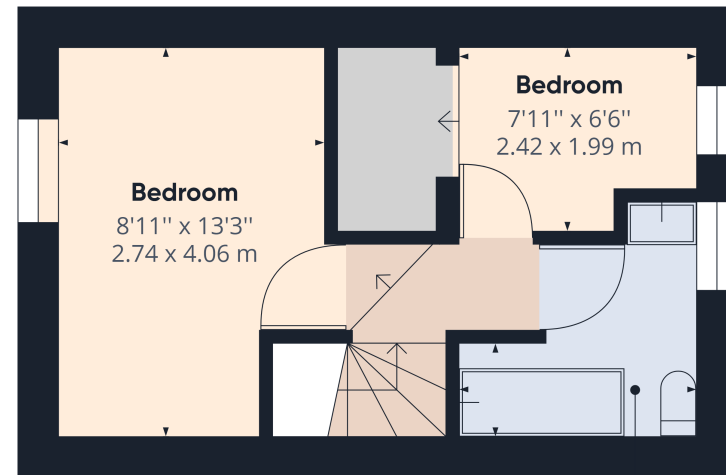

Bedroom
8'11" x 13'3"
2.74 x 4.06 m

Bedroom
7'11" x 6'6"
2.42 x 1.99 m

Bathroom
7'9" x 3'7"
2.39 x 1.10 m

Floor 2

Approximate total area⁽¹⁾
257.97 ft²
23.97 m²

(1) Excluding balconies and terraces

GIRAFFE360