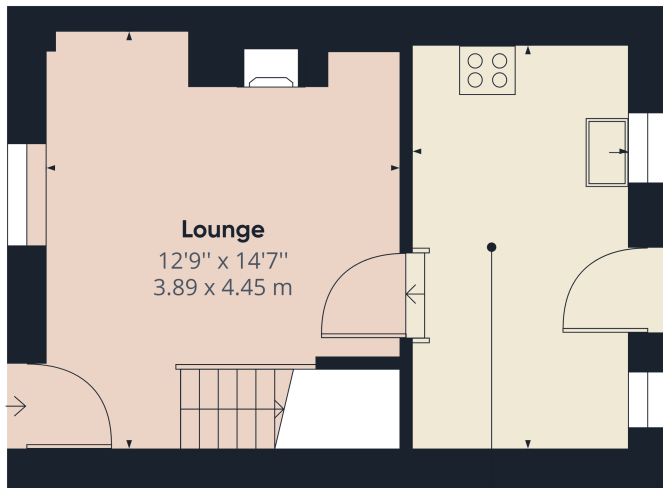

Lounge
12'9" x 14'7"
3.89 x 4.45 m

Kitchen/Dining Area
7'11" x 14'6"
2.42 x 4.42 m

Floor 1

Approximate total area⁽¹⁾
305.96 ft²
28.42 m²

(1) Excluding balconies and terraces

GIRAFFE360