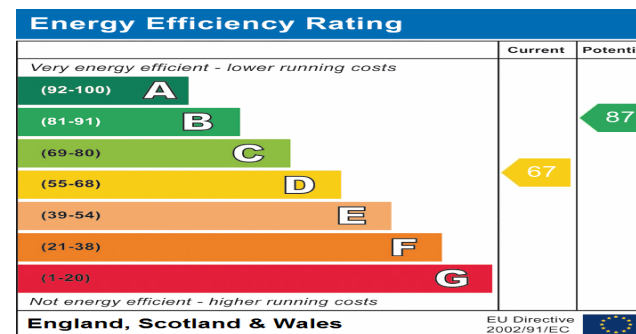

PROPERTY DESCRIPTION

Derbyshire Properties are delighted to present this beautiful and charming character cottage offering accommodation over three levels. Located within close proximity to Belper town centre and have an easy access to the A38. Appealing to potential buyers looking for a character cottage within easy reach of Belper or Derby making it highly desirable. Internally the property offers a living room, kitchen/dining room, and the first floor a beautiful master bedroom, second bedroom with access up to a converted attic room and bathroom. Outside to the front elevation is a neat courtyard style front garden and the rear garden offers a delightful low maintenance garden with stone wall boundaries and outbuildings. We recommend an early internal inspection and viewings can be arranged via Belper office on (01773) 820983

POINTS OF INTEREST

- Beautiful Character Cottage
- 3 Storey
- 2 Bedrooms + Loft Room
- Low Maintenance Courtyard Garden
- Original Character Features Throughout
- Sought After Location
- Walking Distance into Belper Town
- Kitchen/Diner
- Viewing Essential
- COUNCIL TAX BAND B