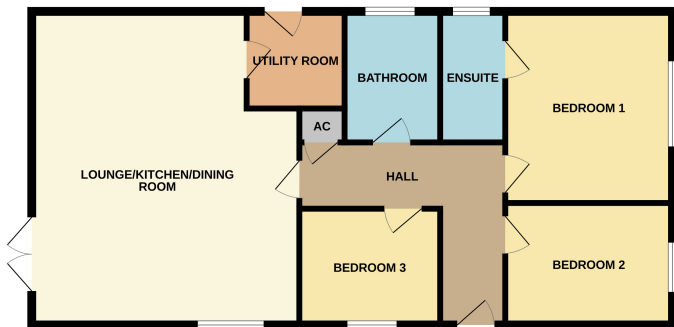

*** BRAND NEW DETACHED BUNGALOW *** Plot 8 - Available to move into now. Three bedroom detached bungalow finished to a high specification. Open plan living. Enclosed rear garden, drive way leading to single garage. Call us now to view the remaining plots available.