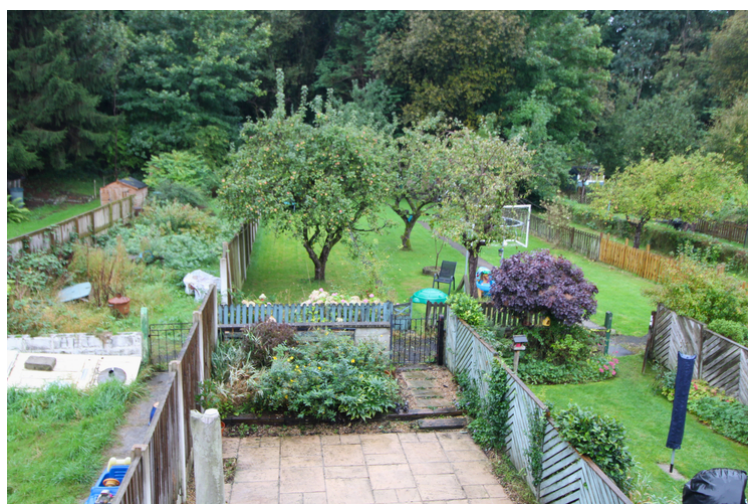

For Sale
30 Aire View Avenue, Bingley, West Yorkshire,
BD16 1NS

- EXTENDED TERRACE HOUSE
- TWO BEDROOMS, TWO RECEPTION ROOMS
- AMPLE PRIVATE PARKING
- LONG GARDENS
- INTERNAL VIEWING ADVISED
- EPC RATING C