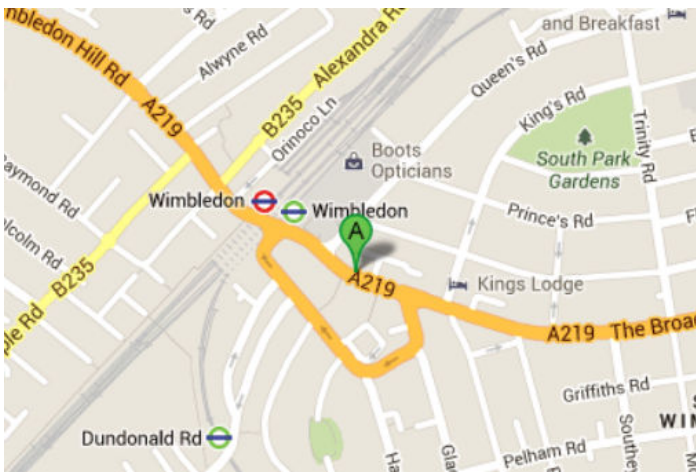

Established Since 1910

0208 715 0555
A Name Friends Recommend

The Broadway, Wimbledon, SW19 1RE

£1100 PCM

1 Bedroom to Let

www.crossprior.co.uk

PROPERTY DETAILS

- A Large Double Bedroom
- Excellent Transport Links
- A Vibrant Town Centre
- Communal Kitchen
- En Suite Shower Room
- Excellent Location
- All Bills Included
- Including Broadband
- EPC Rating = C

 Wimbledon 2 Minute Walk

 Wimbledon 2 Minute Walk

 Wimbledon 2 Minute Walk

 South Wimbledon 15 Minute Walk

 Haydon's Road 19 Minute Walk

Established Since 1910

CONTACT

103 High Street, Colliers Wood,
London SW19 2JF