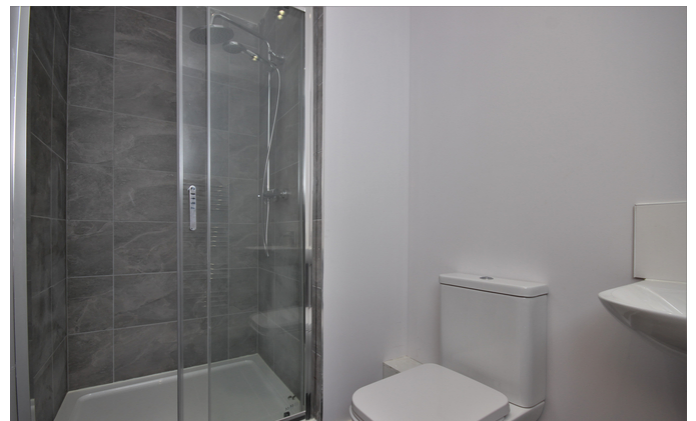

# Appleton View, Widnes, Cheshire

- Rent £795
- Two Bedroom
- UPVC Double Glazing
- Open Plan Living
- Bond £915
- Ground Floor
- Gas Central Heating

£795 pcm

Tel: 0151 424 5100

Email: [info@mylerstates.com](mailto:info@mylerstates.com)  
[www.mylerstates.com](http://www.mylerstates.com)