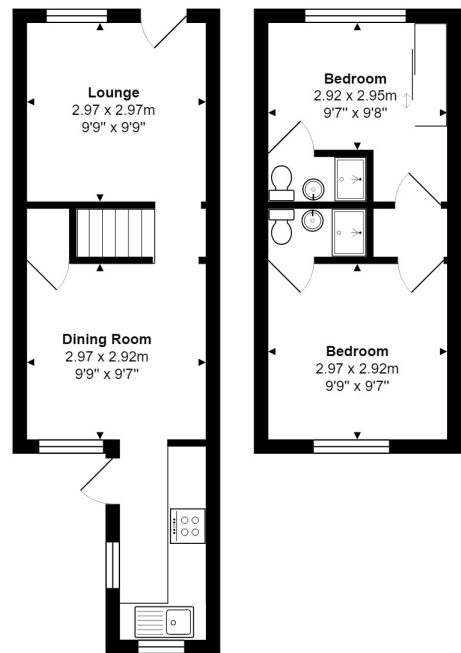

Orchard Street, Chelmsford
£1,350 pcm

- Two Bedroom House
- Newly Decorated
- New Kitchen with Appliances
- Two Reception Rooms
- New Flooring Throughout
- Bedrooms with En-Suites

SORRY NOW LET!!! EMAIL ENQUIRIES ONLY - HEART OF OLD MOULSHAM - We offer this TWO BEDROOM MID TERRACED HOUSE, positioned in the heart of OLD MOULSHAM. Features include, TWO RECEPTION ROOMS, brand new kitchen, newly decorated and flooring throughout, plus both bedrooms with ENSUITES. Unfurnished. Available Now

Measurements are approximate for illustrative purposes only and may have been taken from the widest area
Floorplan Copyright Equinox Energy Performance Certificates
www.energyperformancecertificates.biz