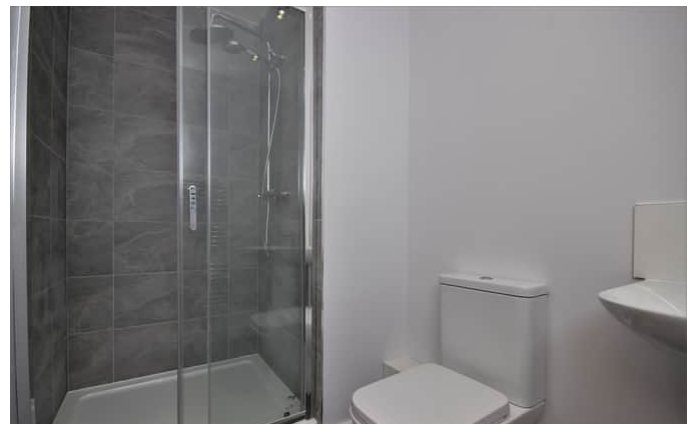

Appleton View, Appleton Village.

- Rent £795
- Two Bedroom
- First Floor
- Gas Central Heating
- BOND £915
- Rear Aspect
- UPVC Double Glazing

£795 pcm

Tel: 0151 424 5100